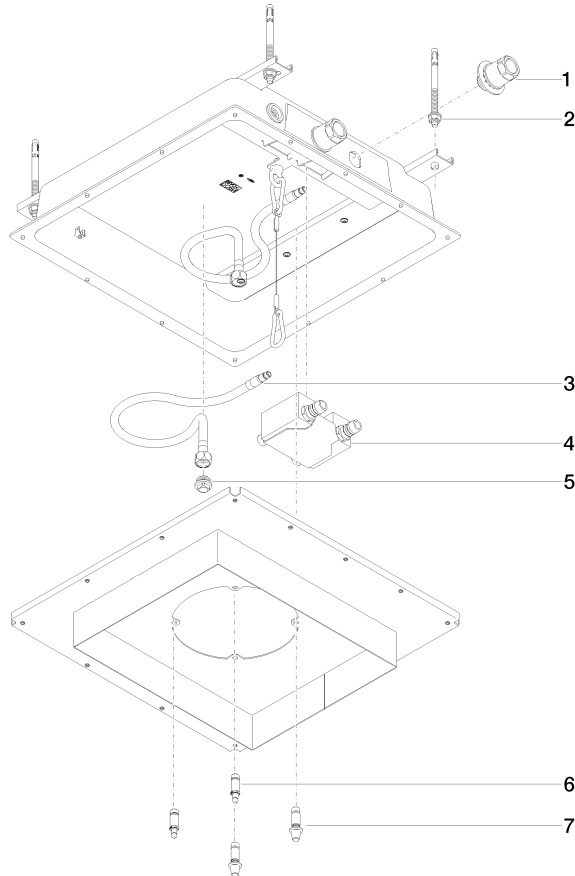

Concealed ceiling installation box for recessed ceiling installation -

35 043 970

- concealed rough parts
- 2x female thread 1/2" connections
- flush-mounted RAL 9003 signal white light reflection box 310 x 250 mm
- For simultaneous control of the jet types, we recommend the xTool thermostat module
- Not suitable for use in a steam room.

Concealed ceiling installation box for recessed ceiling installation -

35 043 970

Certificates

IAPMO_4976 (7).

Concealed ceiling installation box for recessed ceiling installation -

35 043 970

Spare parts list

No.	Item Number	Name	Quantity used	Delivery time
1	90 24 03 306 00 90	connection	2	2
2	04 30 35 008 00 90	fixing set	1	2
3	04 30 04 097 00 90	hose	2	60
4	90 30 01 216 10 90	Venting service kit	1	2
5	09 31 20 042 90	plug	2	2
6	90 21 40 065 01 90	fixing set	1	2
7	90 30 01 215 00 90	fixing set	1	2