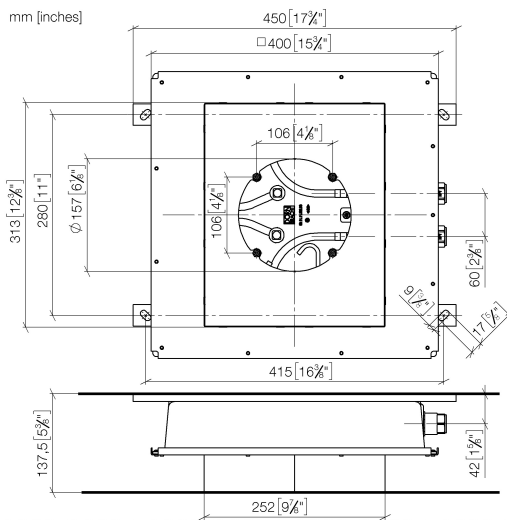

Concealed ceiling installation box for recessed ceiling installation -

35 043 970

- concealed rough parts
- 2x female thread 1/2" connections
- flush-mounted RAL 9003 signal white light reflection box 310 x 250 mm
- For simultaneous control of the jet types, we recommend the xTool thermostat module
- Not suitable for use in a steam room.

Concealed ceiling installation box for recessed ceiling installation -

35 043 970

Certificates

IAPMO_4976 (7).

Concealed ceiling installation box for recessed ceiling installation -

35 043 970

Spare parts list

No.	Item Number	Name	Quantity used	Delivery time
1	90 24 03 306 00 90	connection	2	2
2	04 30 35 008 00 90	fixing set	1	2
3	04 30 04 097 00 90	hose	2	60
4	90 30 01 216 10 90	Venting service kit	1	2
5	09 31 20 042 90	plug	2	2
6	90 21 40 065 01 90	fixing set	1	2
7	90 30 01 215 00 90	fixing set	1	2